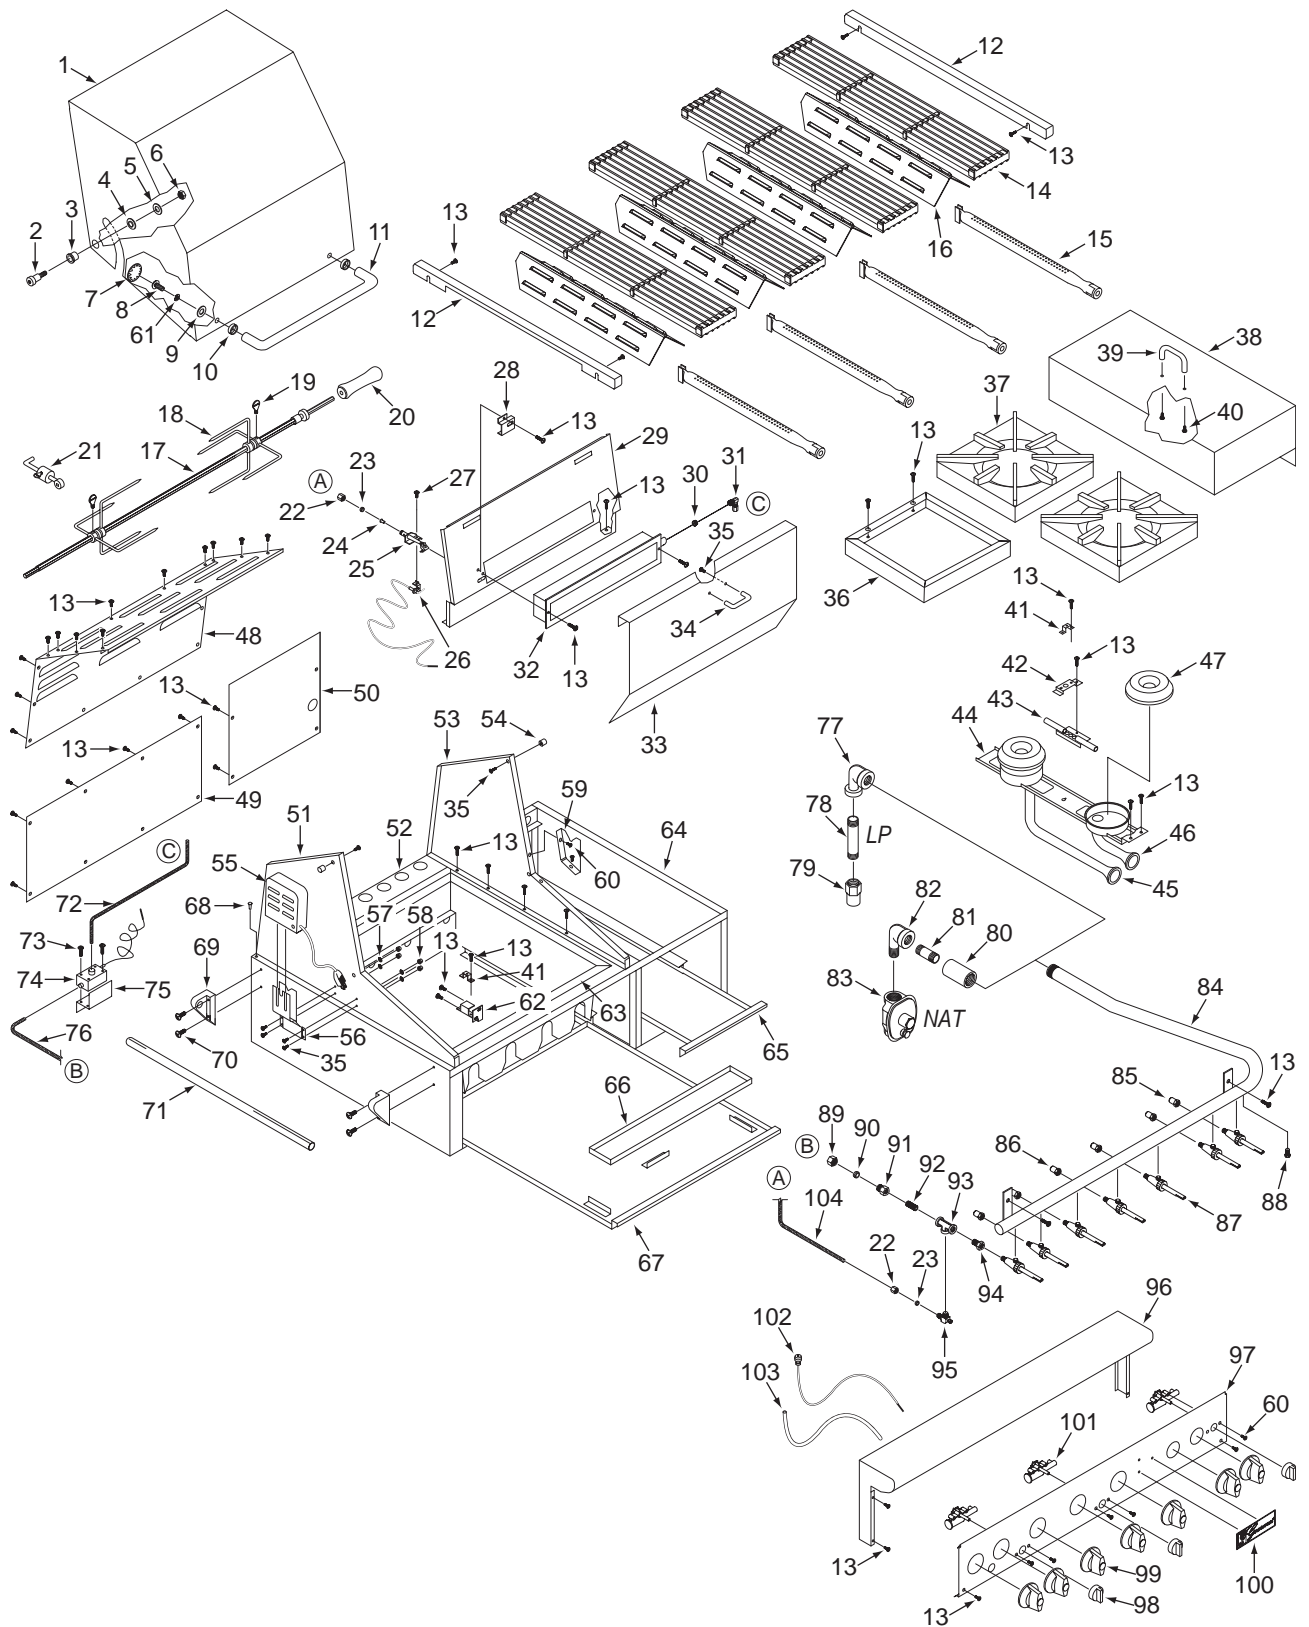

* See list of items included in packages on page 5-6.

<u>Ref #</u>	<u>Part #</u>	<u>Description</u>
1	801099	Screw, #10-16 x 1/2
2	786258	Panel, Rear Cart 36"
	786259	Panel, Rear Cart 48"
3	730320	Washer, 1/4 Lock
4	801317	Screw, 1/4-20x1/2"
5	801197	Shelf, Side Plate
6	801196	Bracket, Shelf Assy
7	801115	Panel, Cart Side RH
8	804519	Brush, with Scraper
9	720662	Brush, Venturi Tube
10	786263	Panel, Bottom without hole 36"
	786261	Panel, Bottom with hole 36"
	786264	Panel, Bottom without hole 48"
	786262	Panel, Bottom with hole 48"
11	801260	Screw, 8-32 x 3/4
12	714739	Tube
13	770026	Catch, Magnetic
14	786185	Holder, Top Catch
15	801364	Screw, 10-24x1/2
16	719332	Handle 4 x13/16"
17	801130	Screw, 8-32 x 1/2"
18	786183	Door, Assy Comm
19	715220	Caster, 5" Non-swivel
20	786269	Bracket, Locking
21	715132	Caster, 5" Swivel w/ brake
22	730334	Washer, 9/32 x 1
23	730103	Screw, 1/4-20x2 Hex
24	786252	Trim, Top Cart 36"
	786253	Trim, Top Cart 48"
25	719874	Rivet, Pop
26	801116	Panel, Cart Side LH 36"
	801117	Panel, Cart Side LH 48"
27	786247	Frame, Cart 36"
	801004	Frame, Cart 48"
28	720558	Tank, Propane 20#
29	802979	Regulator, LPw5'Hs

Not Shown

786256	Shelf, Cart 48"
786265	Cart, Partition 48"
730103	Screw, 1/4-20x2 Hex (for Shelf, Cart 48")
803636	Cover, Built-In 36"
803637	Cover, Built-In 48"
803638	Cover, Cart 36"
803639	Cover, Cart 48"
800718	Holder, Match w/Lanyard