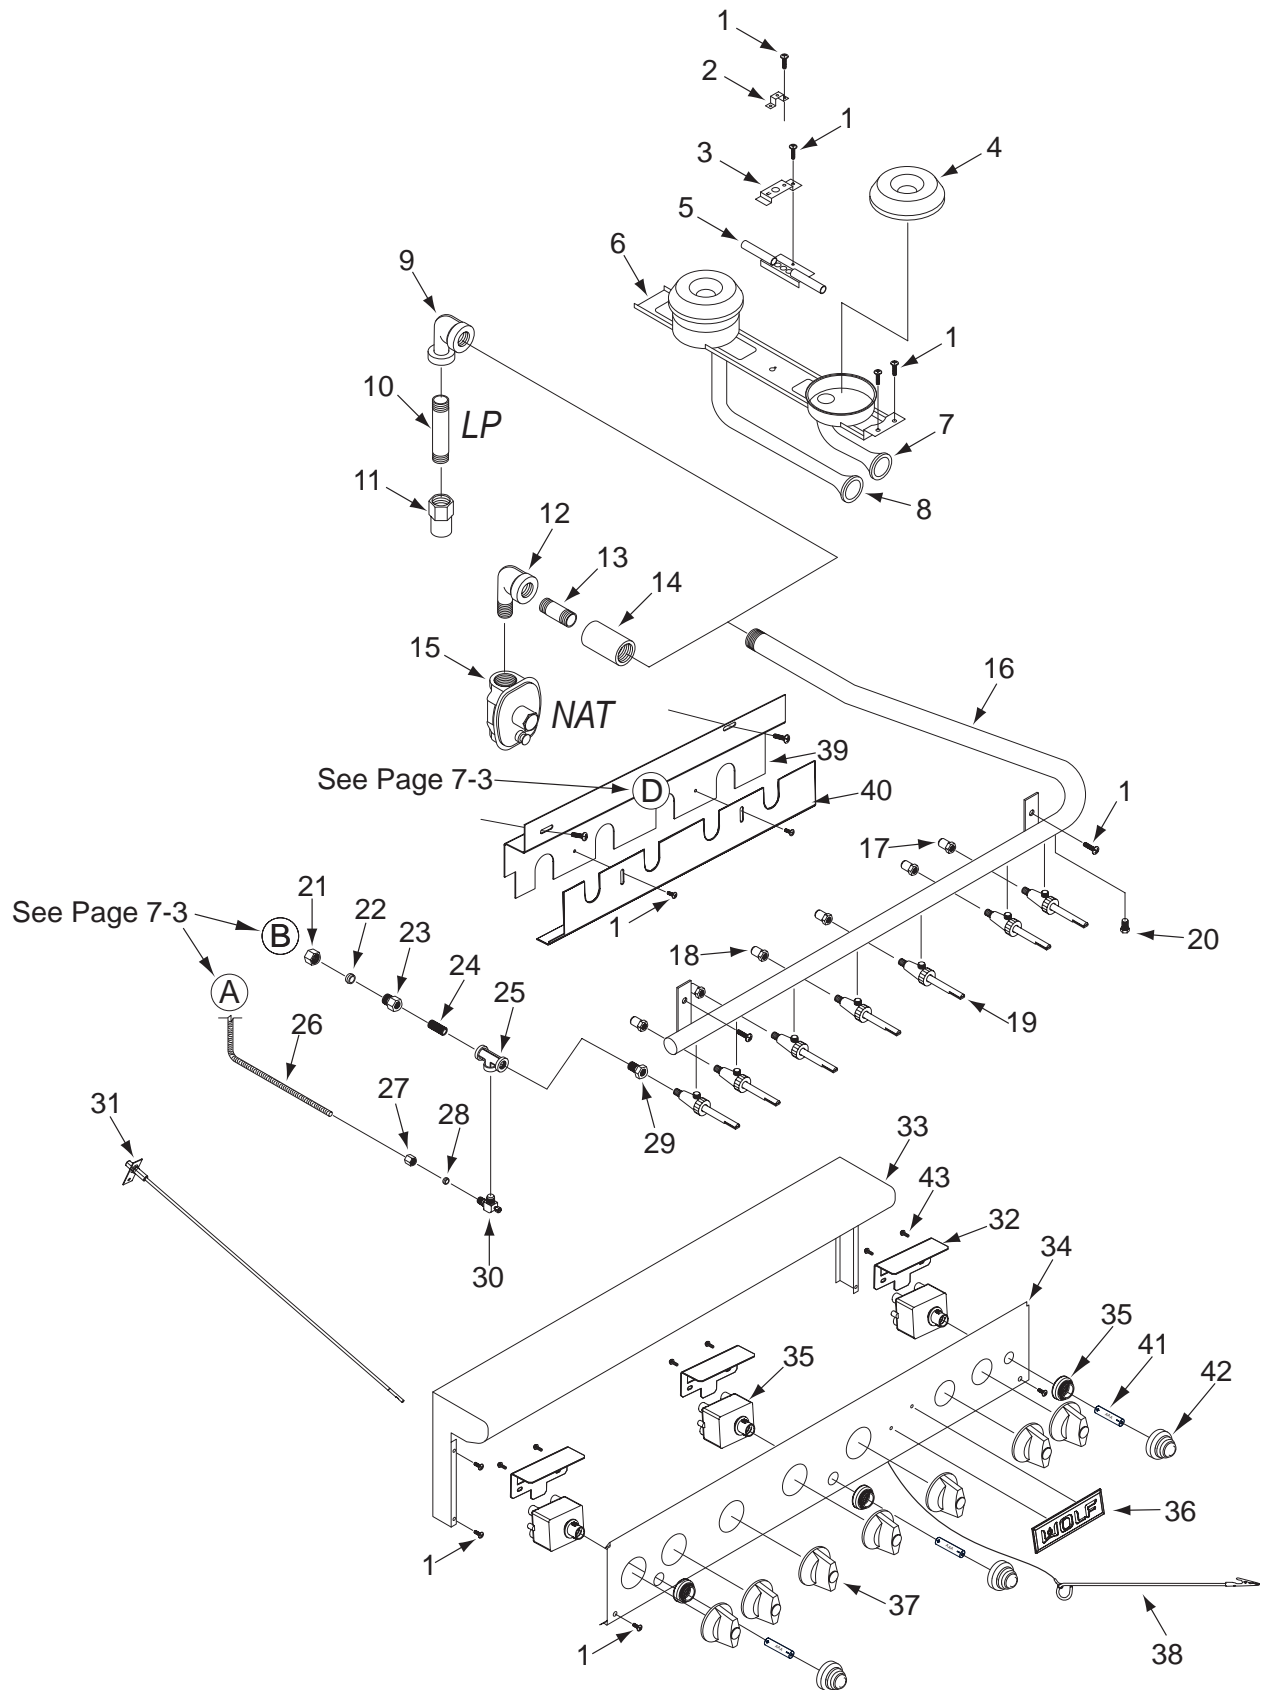

WOLF® OUTDOOR BBQ-2 GRILLS Parts List with Exploded View

Manifold and Front Panel Exploded View

Parts List with Exploded View **OUTDOOR BBQ-2 GRILLS** **WOLF**®

Cart Parts List

<u>Ref #</u>	<u>Part #</u>	<u>Description</u>
1	801099	Screw, #10-16 x 1/2
2	786258	Panel, Rear Cart 36"
	786259	Panel, Rear Cart 48"
3	730320	Washer, 1/4 Lock
4	801317	Screw, 1/4-20x1/2"
5	801197	Shelf, Side Plate
6	801196	Bracket, Shelf Assy
7	801115	Panel, Cart Side RH
8	804519	Brush, with Scraper
9	720662	Brush, Venturi Tube
10	786263	Panel, Bottom without hole 36"
	786261	Panel, Bottom with hole 36"
	786264	Panel, Bottom without hole 48"
	786262	Panel, Bottom with hole 48"
11	801260	Screw, 8-32 x 3/4
12	714739	Tube
13	770026	Catch, Magnetic
14	786185	Holder, Top Catch
15	801364	Screw, 10-24x1/2
16	719332	Handle 4 x13/16"
17	801130	Screw, 8-32 x 1/2"
18	786183	Door, Assy Comm
19	715220	Caster, 5" Non-swivel
20	786269	Bracket, Locking
21	715132	Caster, 5" Swivel w/ brake
22	730334	Washer, 9/32 x 1
23	730103	Screw, 1/4-20x2 Hex
24	786252	Trim, Top Cart 36"
	786253	Trim, Top Cart 48"
25	719874	Rivet, Pop
26	801116	Panel, Cart Side LH 36"
	801117	Panel, Cart Side LH 48"
27	786247	Frame, Cart 36"
	801004	Frame, Cart 48"
28	720558	Tank, Propane 20#
29	802979	Regulator, LPw5'Hs

Not Shown

786256	Shelf, Cart 48"
786265	Cart, Partition 48"
730103	Screw, 1/4-20x2 Hex (Shelf, Cart 48")
803636	Cover, Built-In 36"
803637	Cover, Built-In 48"
803638	Cover, Cart 36"
803639	Cover, Cart 48"
806370	Accessory Kit, NAT
806371	Accessory Kit, LP