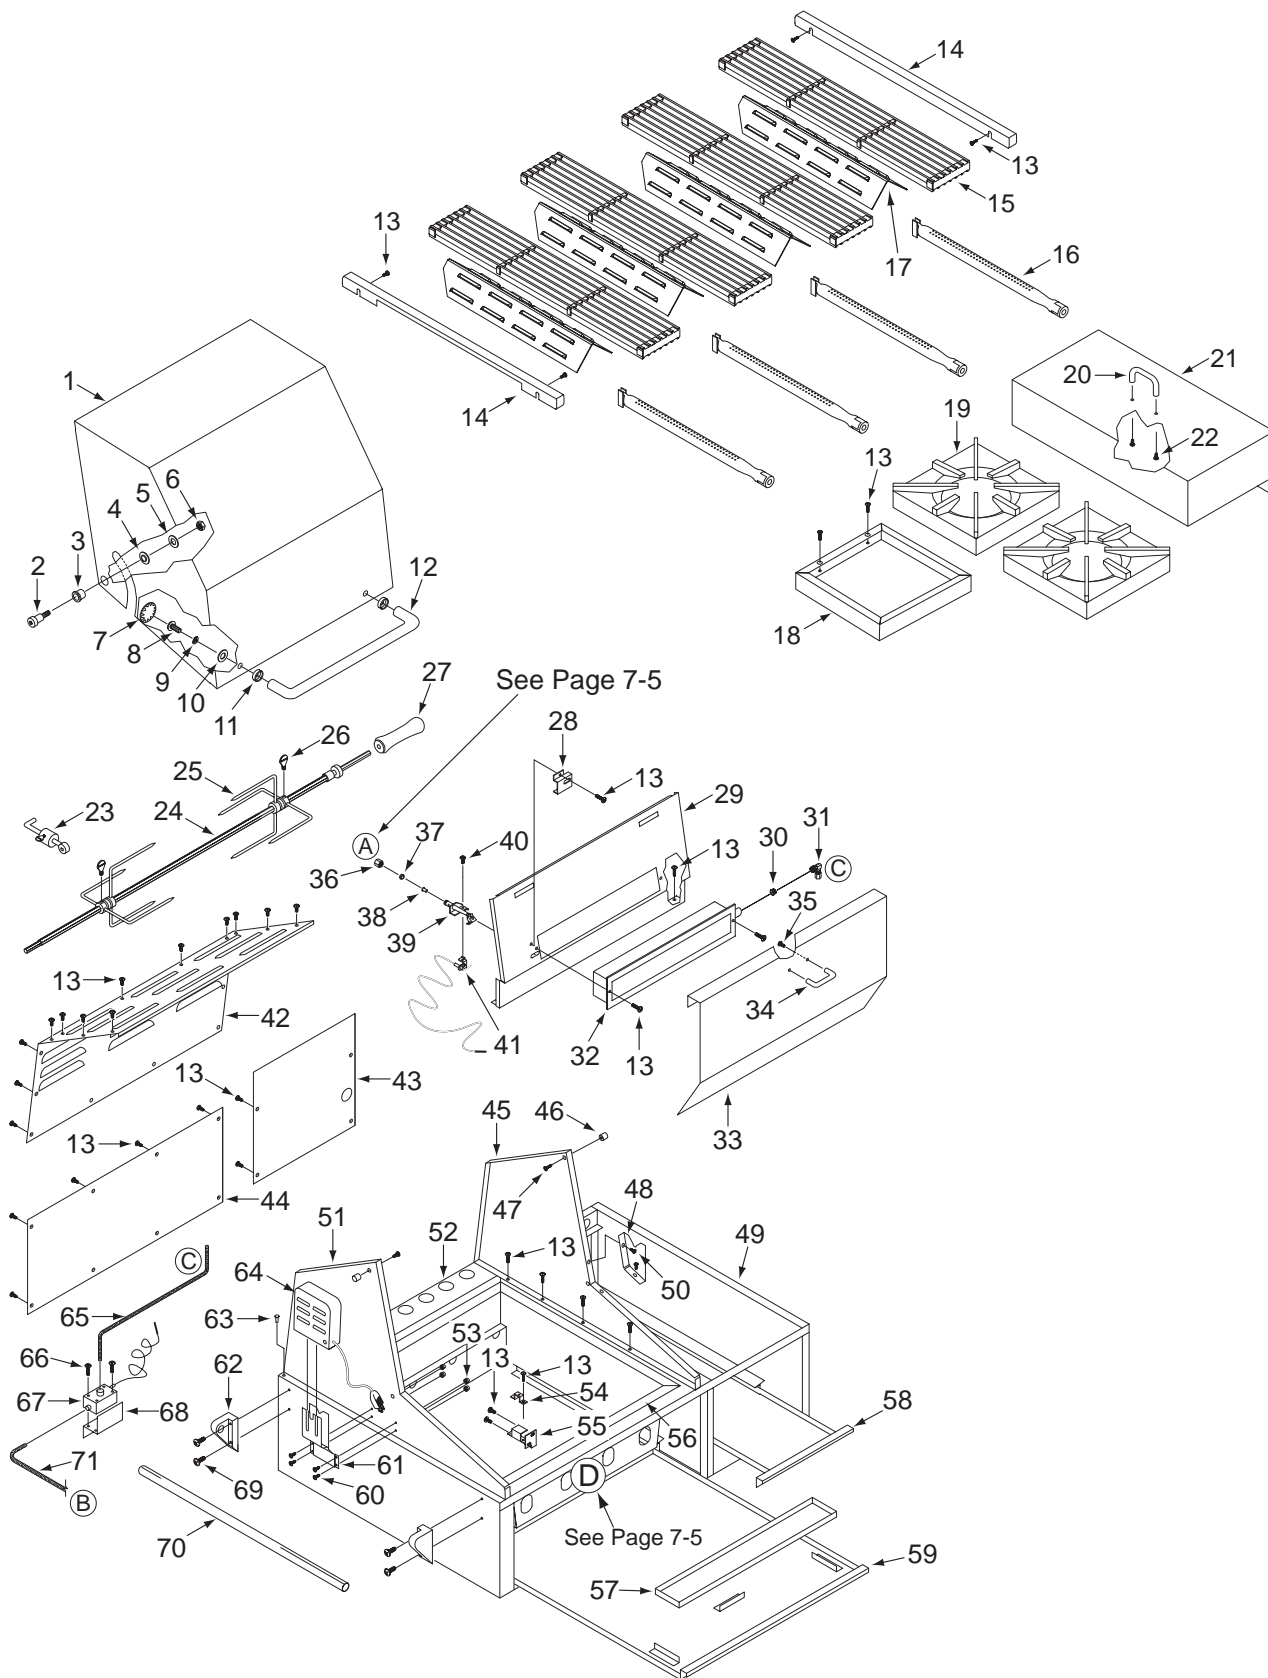

Parts List with Exploded View **OUTDOOR BBQ-2 GRILLS** **WOLF®**

Chassis Parts List

<u>Ref #</u>	<u>Part #</u>	<u>Description</u>	<u>Ref #</u>	<u>Part #</u>	<u>Description</u>
1	786232	Hood, Top 24"	39	720511	Burner, Pilot LP
	786233	Hood, Top 36"		720513	Burner, Pilot Nat. Gas
	786234	Hood, Top 48"	40	801050	Screw, 8-32x1/2
2	730549	Screw, Shoulder	41	720638	Electrode, Spark 48"
3	722573	Bushing, Flanged	42	786227	Hood, Rear Top 24"
4	722778	Ring, Retainer		786228	Hood, Rear Top 36"
5	801054	Washer, 5/16 Flat		786229	Hood, Rear Top 48"
6	801055	Nut, 5/16-18 Hex	43	766738	Panel, Rear Open Brnr
7	719987	Plug, Button	44	786160	Panel, 24" Rear Grill
8	730101	Screw, 1/4-20 x 1		786161	Panel, 36" Rear Grill
9	730320	Washer, 1/4 Lock		786162	Panel, 48" Rear Grill
10	730334	Washer, 9/32 x 1	45	786226	Hood, Rear RH
11	722639	Washer, Hood Handle	46	720536	Spacer, Hood Guide
12	722625	Handle, Hood 24"	47	730031	Screw, #8 8/32xTr
	722626	Handle, Hood 36"	48	786279	Support, Rod RH
	722627	Handle, Hood 48"	49	766723	Frame, Open Burner
13	801099	Screw, #10-16 x 1/2		766737	Spacer, Open Burner
14	801123	Grate, Filler		801317	Screw, 1/4-20x1/2"
15	722579	Grate, Broiler Large		730320	Washer, 1/4 Lock
	722580	Grate, Broiler Small	50	801211	Screw, 8-32 Acorn S/S
16	800492	Burner, BBQ Tube	51	786225	Hood, Rear LH
17	806103	Radiant	52	766606	Chassis, Grill 24"
18	766733	Frame, Step-up		766607	Chassis, Grill 36"
19	714690	Grate, Side Burner		766608	Chassis, Grill 48"
20	719332	Handle 4"x13/16"	53	730553	Nut, 8-32 Acorn S/S
21	766739	Cover, Open Burner	54	714521	Strap, Spark Ground
22	801364	Screw, 10-24x1/2"	55	806097	Bracket, Sparker
23	720552	Counterbalance, Assy.	56	806123	Burner Box Assy., BBQ24
24	720544	Rod, Rotisserie 24"		806113	Burner Box Assy., BBQ36
	720545	Rod, Rotisserie 36"		806104	Burner Box Assy., BBQ48
	720546	Rod, Rotisserie 48"	57	801491	Grease Can, 24"
25	720548	Fork, Rotisserie Assy.		801492	Grease Can, 36"
26	730247	Screw, 1/4-20x3/4 Th		801493	Grease Can, 48"
27	720617	Handle, Rotisserie	58	766729	Drip Pan, Open Burner
28	766692	Shield, Pilot IR Burner	59	801670	Drip Pan, 24"
29	786211	Panel, Splash 24"		801671	Drip Pan, 36"
	786212	Panel, Splash 36"		801672	Drip Pan, 48"
	786213	Panel, Splash 48"	60	730031	Screw, #8 8/32xTr
30	800800	Orifice, #55 Nat Small	61	809802	Motor Support Assy
	800048	Orifice, #50 Nat Large	62	713777	Bracket, Bar LH
	800803	Orifice, #64 LP Large		713778	Bracket, Bar RH
	800804	Orifice, #65 LP Small	63	722773	Bumper, Hood
31	800258	Elbow, 3/8" x 3/8" MNPT7/16" - 27	64	809798	Motor, Rotisserie (See S/N Break)
32	715554	Burner, Infrared Small		810203	Rotisserie Package-24 (See S/N Break)
	715555	Burner, Infrared Large		810204	Rotisserie Package-36 (See S/N Break)
33	786180	Cover, IR Burner 24"		810205	Rotisserie Package-48 (See S/N Break)
	786181	Cover, IR Burner 36"	65	722224	Tubing, Flex 3/8x30
	786182	Cover, IR Burner 48"		722225	Tubing, Flex 3/8x36
34	722565	Pull, IR Cover		722462	Tubing, Flex 3/8x42
35	730031	Screw, #8 8/32xTr	66	807474	Screw, 10-24x1-1/2
36	800914	Nut, 3/16 Compression	67	811366	Valve, Safety w/Fitting
37	720889	Ferrule, 3/16	68	766624	Bracket, Safety Valve
38	801183	Orifice, Pilot Burner,Nat.	69	801213	Screw, 1/4-20x1.5
	801184	Orifice, Pilot Burner,LP	70	720556	Bar, Belly 1"x24-1/2
			71	722223	Tubing, Flex 3/8x24

WOLF® OUTDOOR BBQ-2 GRILLS Parts List with Exploded View

Chassis Exploded View