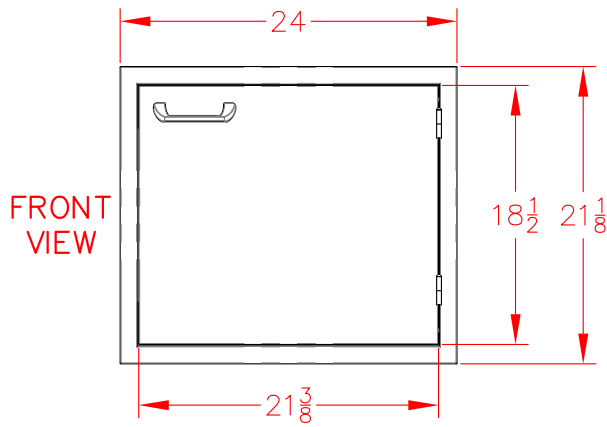

LDR424 - SEDONA 24" DOOR

PRODUCT DIMENSIONS

CUTOUT DIMENSIONS