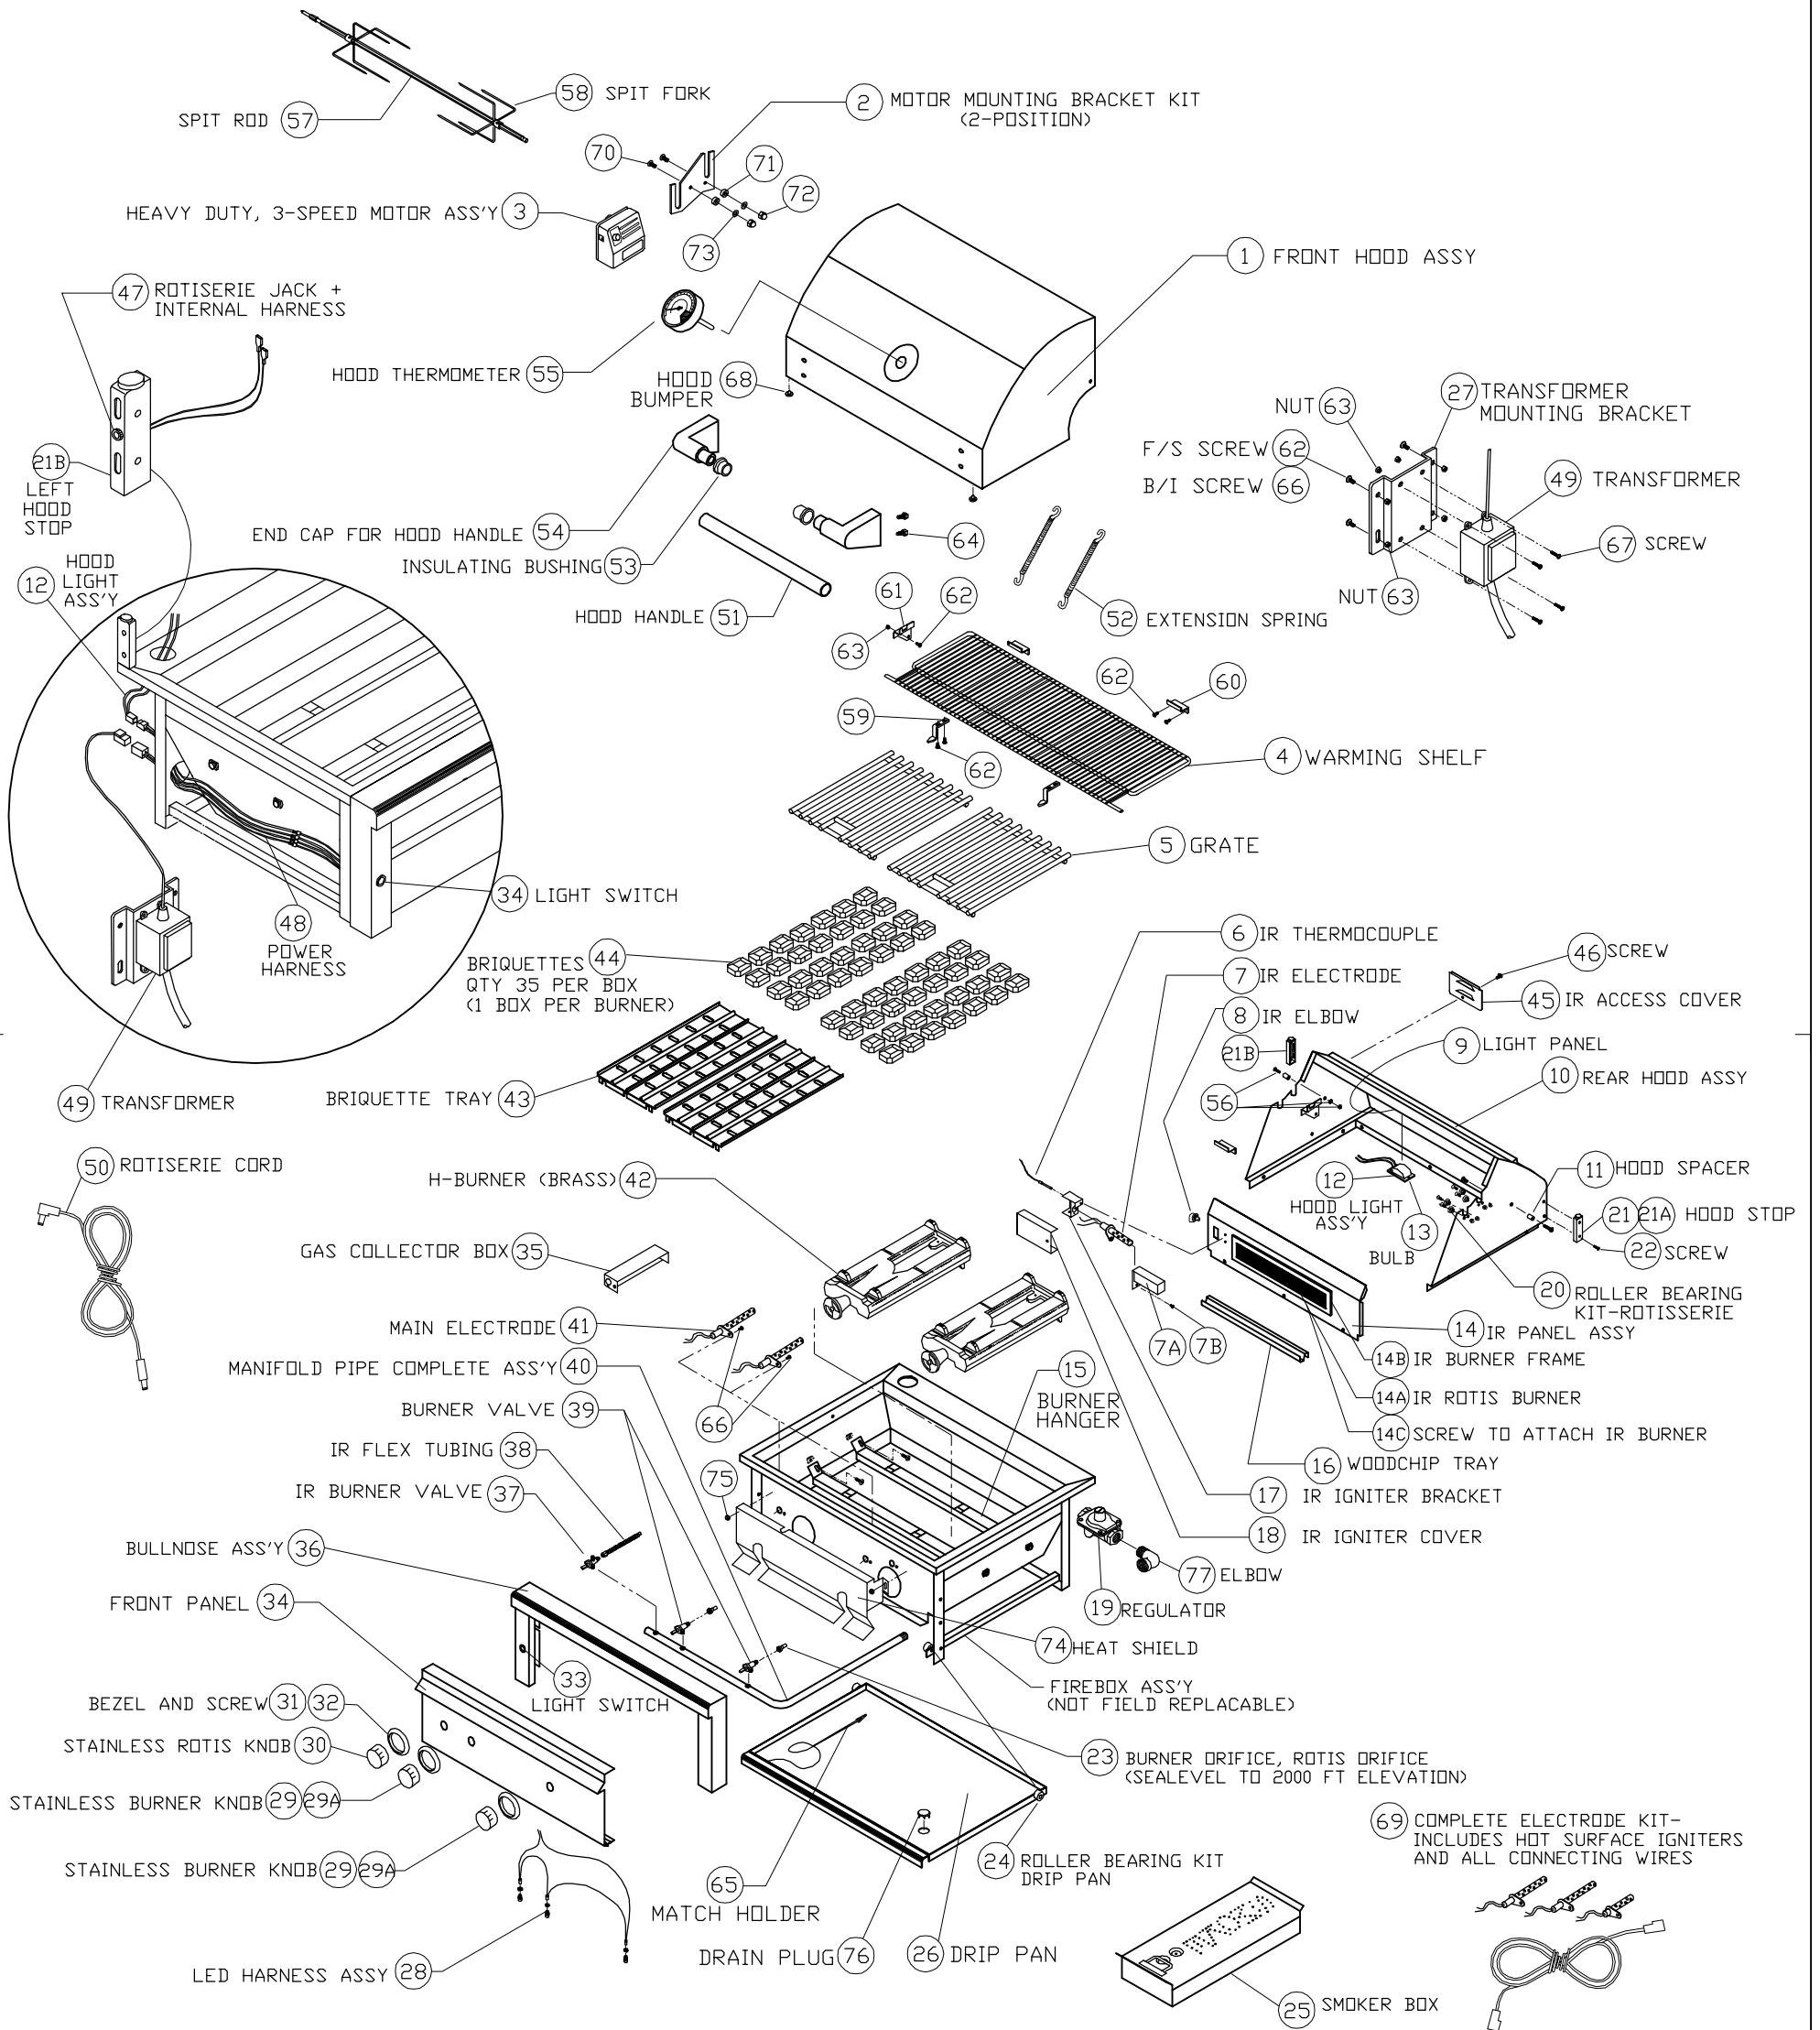

## AUSTRALIAN GRILL SERIES PARTS LIST

ITEM	GRILL SIZE	PART NO.	DESCRIPTION	ITEM	GRILL SIZE	PART NO.	DESCRIPTION
1	30	80309	FRONT HOOD ASSY, 30"	31	ALL	10001	BEZEL
	42	80311	FRONT HOOD ASSY, 42"	32	ALL	31929	BEZEL SCREW, #6-32 X 1/8 PH PAN
	54	80312	FRONT HOOD ASSY, 54"	33	ALL	33148	LIGHT SWITCH + HARNESS, BLUE LIGHTED
2	ALL	90132	MOTOR MOUNTING BRACKET KIT, ALL PRO	34	30	80539	FRONT PANEL, 30"
3	ALL	80277	MOTOR ASSY, HEAVY DUTY 3 SPEED		42	80540	FRONT PANEL, 42"
4	30	32109	WARMING SHELF, PRO 30"		54	80541	FRONT PANEL, 54"
	42	32111	WARMING SHELF, PRO 42"	35	ALL	33058	GAS COLLECTOR BOX, H-BURNER
	54	32112	WARMING SHELF, PRO 54"	36	30	80516	BULLNOSE ASS'Y, PRO 30"
5	30	30018	(2) GRATES- 13 1/2" X 21"		42	80517	BULLNOSE ASS'Y, PRO 42"
	42	30018	(2) GRATES- 13 1/2" X 21"		54	80518	BULLNOSE ASS'Y, PRO 54"
	42	30019	(1) GRATE- 12" X 21" (CENTER)	37	ALL	31772	IR BURNER VALVE W/ MICROSWITCH
	54	30018	(2) GRATES- 13 1/2" X 21"	38	ALL	31794	FLEX HOSE, 9 MM X 38" W/ 7/16 FITTINGS
	54	30019	(2) GRATES- 12" X 21"	39	ALL	33339	MAIN BURNER VALVE W/ MICROSWITCH
6	ALL	20018	IR THERMOCOUPLE		ALL	32845	MICROSWITCH REPLACEMENT FOR VALVE
7	ALL	33052	IR ELECTRODE, HOT SURFACE (SEE ALSO #73)	40	30	80212	MANIFOLD ASS'Y W/VALVES, 30" LP
7A	ALL	33093	GAS COLLECTOR BOX, IR ROTIS.		30	80214	MANIFOLD ASS'Y W/VALVES, 30" NG
	L54	33102	GAS COLLECTOR BOX, IR ROTIS. R/H 54"		42	80202	MANIFOLD ASS'Y W/VALVES, 42" LP
7B	ALL	14018	SCREW, #6-32 X 1/4 PH. PAN HD		42	80204	MANIFOLD ASS'Y W/VALVES, 42" NG
8	ALL	31795	IR BRASS ELBOW, 7/16-20 MALE THREAD		54	80506	MANIFOLD ASS'Y W/VALVES, 54" LP
9	30	32156	LIGHT PANEL/REAR HOOD LINER, 30"		54	80505	MANIFOLD ASS'Y W/VALVES, 54" NG
	42	32442	LIGHT PANEL FOR DUAL LIGHTS, 42"	41	ALL	33051	ELECTRODE, MAIN BURNER, HOT SURFACE (SEE #73)
	54	32159	LIGHT PANEL FOR DUAL LIGHTS, 54"	42	30,42,54	30485	H-BURNER (BRASS)
10	30	80269	REAR HOOD ASSY, PRO 30"	43	30,42,54	80015	BRIQUETTE TRAY, 30", 42", 54"
	42	80271	REAR HOOD ASSY, PRO 42"		30,42,54	80364	COMPLETE TRAY W/ BRIQUETTES & CLIPS
	54	80272	REAR HOOD ASSY, PRO 54"		42,54	80033	BRIQUETTE TRAY, NARROW, 42",54"
11	ALL	20054	HOOD SPACER, ALL PRO SERIES		42,54	80365	COMPLETE TRAY W/ BRIQUETTES & CLIPS
12	30	80446	HOOD LIGHT ASS'Y, SINGLE W/10W BULB	44	ALL	90053	BRIQUETTES, 35 PER BOX
	42,54	80447	HOOD LIGHT ASS'Y, DUAL W/10W BULB	45	ALL	30417	IR ACCESS COVER
13	ALL	31979	BULB, REPLACEMENT, 10W HALOGEN	46	ALL	14012	SCREW, 1/4-20 X 3/8 PH TRUSS HD, S/S
	ALL	32322	GLASS REPLACEMENT COVER W/ CLIP	47	ALL	80440	ROTISERIE JACK + INTERNAL HARNESS
14	30	80273	IR PANEL ASSY, 30"(INCLUDES BURNER)		ALL	33129	JACK ONLY, DC PANEL MOUNT
	42	80275	IR PANEL ASSY, 42"(INCLUDES BURNER)	48	ALL	80533	MAIN POWER HARNESS (30, 42, 54)
	54	80276	IR PANEL ASSY, 54"(INCLUDES BURNER)	49	ALL	33295	TRANSFORMER, 5 AMP, AUSTRALIAN
14A	30,54	32989	IR ROTIS. BURNER ONLY (MEDIUM-21 IN.)	50	ALL	33416	ROTISERIE EXTERNAL CORD
	42	32990	IR ROTIS. BURNER ONLY (LARGE-28 IN.)	51	30	32522	HOOD HANDLE, 30"
14B	30,54	32992	IR BURNER FRAME ONLY (MEDIUM-21 IN.)		42	32524	HOOD HANDLE, 42"
	42	32993	IR BURNER FRAME ONLY (LARGE-28 IN.)		54	32525	HOOD HANDLE, 54"
14C	ALL	32644	SCREW, #8-32 X 5/16 PH. FLAT HD	52	30,42,54	31874	EXTENSION SPRING, 30", 42", 54"
15	30	32484	BURNER HANGER, PRO 30"	53	ALL	31738	INSULATING BUSHING, HOOD HANDLE
	42	32485	BURNER HANGER, PRO 42"	54	ALL	31736	END CAP FOR HOOD HANDLE
	54	32486	BURNER HANGER, PRO 54"	55	ALL	33558	HOOD THERMOMETER, SEALED
16	30,54	10159	WOODCHIP TRAY (30", 54")		ALL	33573	WASHER FOR HOOD THERMOMETER
	42	10158	WOODCHIP TRAY (42")	56	ALL	14013	PIVOT SCREW, 1/4-20 X 1" HEX DRIVE
17	ALL	33059	IR IGNITER BRACKET, PRO		ALL	14009	PIVOT SCREW NUT, HEX, 1/4-20 S/S
	54	33060	IR IGNITER BRACKET, RIGHT, 54"		ALL	14026	PIVOT WASHER, SPLIT LOCK, 1/4 S/S
18	30	33135	IR IGNITER COVER, PRO 30"	57	30	32128	SPIT ROD, PRO 30"
	42,54	33136	IR IGNITER COVER (42", 54")		42	32130	SPIT ROD, PRO 42"
19	ALL NG	30781	REGULATOR 4/11 N/G ONLY		54	32131	SPIT ROD, PRO 54"
	ALL LP	33355	REGULATOR W/30" HOSE, SINGLE STAGE-LP	58	ALL	31563	SPIT FORK, HEAVY DUTY, ALL SIZES
20	ALL	90128	ROLLER BEARING KIT-ROTISSERIE (2 PARTS EA)	59	ALL	33033	FRONT RETAINING BKT., WARMING RACK
21	ALL	32468	HOOD STOP, RIGHT, ALL PRO	60	ALL	32133	REAR RETAINING BRACKET, WARMING RACK
21A	ALL	32470	BUMPER FOR HOOD STOP, .750 DIA	61	ALL	33597	LEFT RETAINING BRACKET, WARMING RACK
21B	ALL	33389	HOOD STOP, LEFT, ALL PRO	62	ALL	14014	SCREW #8-32 x 3/8 PH TRUSS HEAD S/S
22	ALL	32469	SCREW/HOOD STOP-#8-32 X 1" PH TRUSS HD	63	ALL	14024	LOCK NUT, #8-32, S/S
23	30,42,54	LAPRONGK	COMPLETE DRIFICE FIELD KIT-LP TO NG	64	ALL	31930	BOLT, HEX HEAD, 1/4-20 X 3/8", S/S
	30,42,54	LAPROLPK	COMPLETE DRIFICE FIELD KIT-NG TO LP	65	ALL	31031	ALTERNATE LIGHTING DEVICE, MATCH HOLDER
	30,42,54	31335	DRIFICE,BURNER, NG (#42 LONG)	66	ALL	31013	SCREW, #8 X 1/2 PH TRUSS HD TYPE 'A'
	30,42,54	31341	DRIFICE,BURNER, LP (#54 LONG)	67	ALL	31649	SCREW, #8-32 X 5/8 PH. PAN HD, S/S
	30,54	13016	DRIFICE, IR ROTIS., NG (#50 SHORT)	68	ALL	32477	HOOD BUMPER, .500 DIA
	30,54	13021	DRIFICE, IR ROTIS., LP (#57 SHORT)	69	30	90147	COMPLETE ELECTRODE KIT, 30"
	42	30470	DRIFICE, IR ROTIS., NG (#48 SHORT)		42	90148	COMPLETE ELECTRODE KIT, 42"
	42	31342	DRIFICE, IR ROTIS., LP (#56 SHORT)		54	90149	COMPLETE ELECTRODE KIT, 54"
24	ALL	90129	ROLLER BEARING KIT-DRIP PAN (2 PARTS EA)	70	ALL	14099	SCREW, #10-24 X 3/4 PH FLAT HD S/S
25	30,42,54	90073	SMOKER BOX ASSY 30", 42", 54"	71	ALL	32939	ROTIS. SPACER
26	30	18050	DRIP PAN, PRO 30"	72	ALL	32196	NUT, ACORN, #10-24, S/S
	42	18051	DRIP PAN, PRO 42"	73	ALL	32197	WASHER, #10 SPLIT LOCK, S/S
	54	31324	DRIP PAN, PRO 54"	74	30	31669	HEAT SHIELD, 30"
27	ALL	33130	TRANSFORMER MOUNTING BRKT B/I & F/S		42	31698	HEAT SHIELD, 42"
28	30	80435	LED HARNESS ASSY, 30"		54	33436	HEAT SHIELD, 54"
	42	80436	LED HARNESS ASSY, 42"	75	ALL	14023	NUT, COMBINATION (FOR HEAT SHIELD)
	54	80437	LED HARNESS ASSY, 54"	76	ALL	90151	DRAIN PLUG AND SEAL KIT, DRIP PAN
	ALL	32554	LED HOLDER	77	ALL NG	13010	ELBOW, STREET, 1/2" 90 DEGREE-NG ONLY
29	ALL	90137	KNOB, BURNER, STAINLESS		ALL LP	13054	ELBOW, 3/8" FLARE TO 1/2" FIP-LP ONLY
29A	ALL	90139	KNOB KIT, STAINLESS (3 BURNER+1 ROTIS)				
30	ALL	90136	KNOB, ROTIS, STAINLESS				