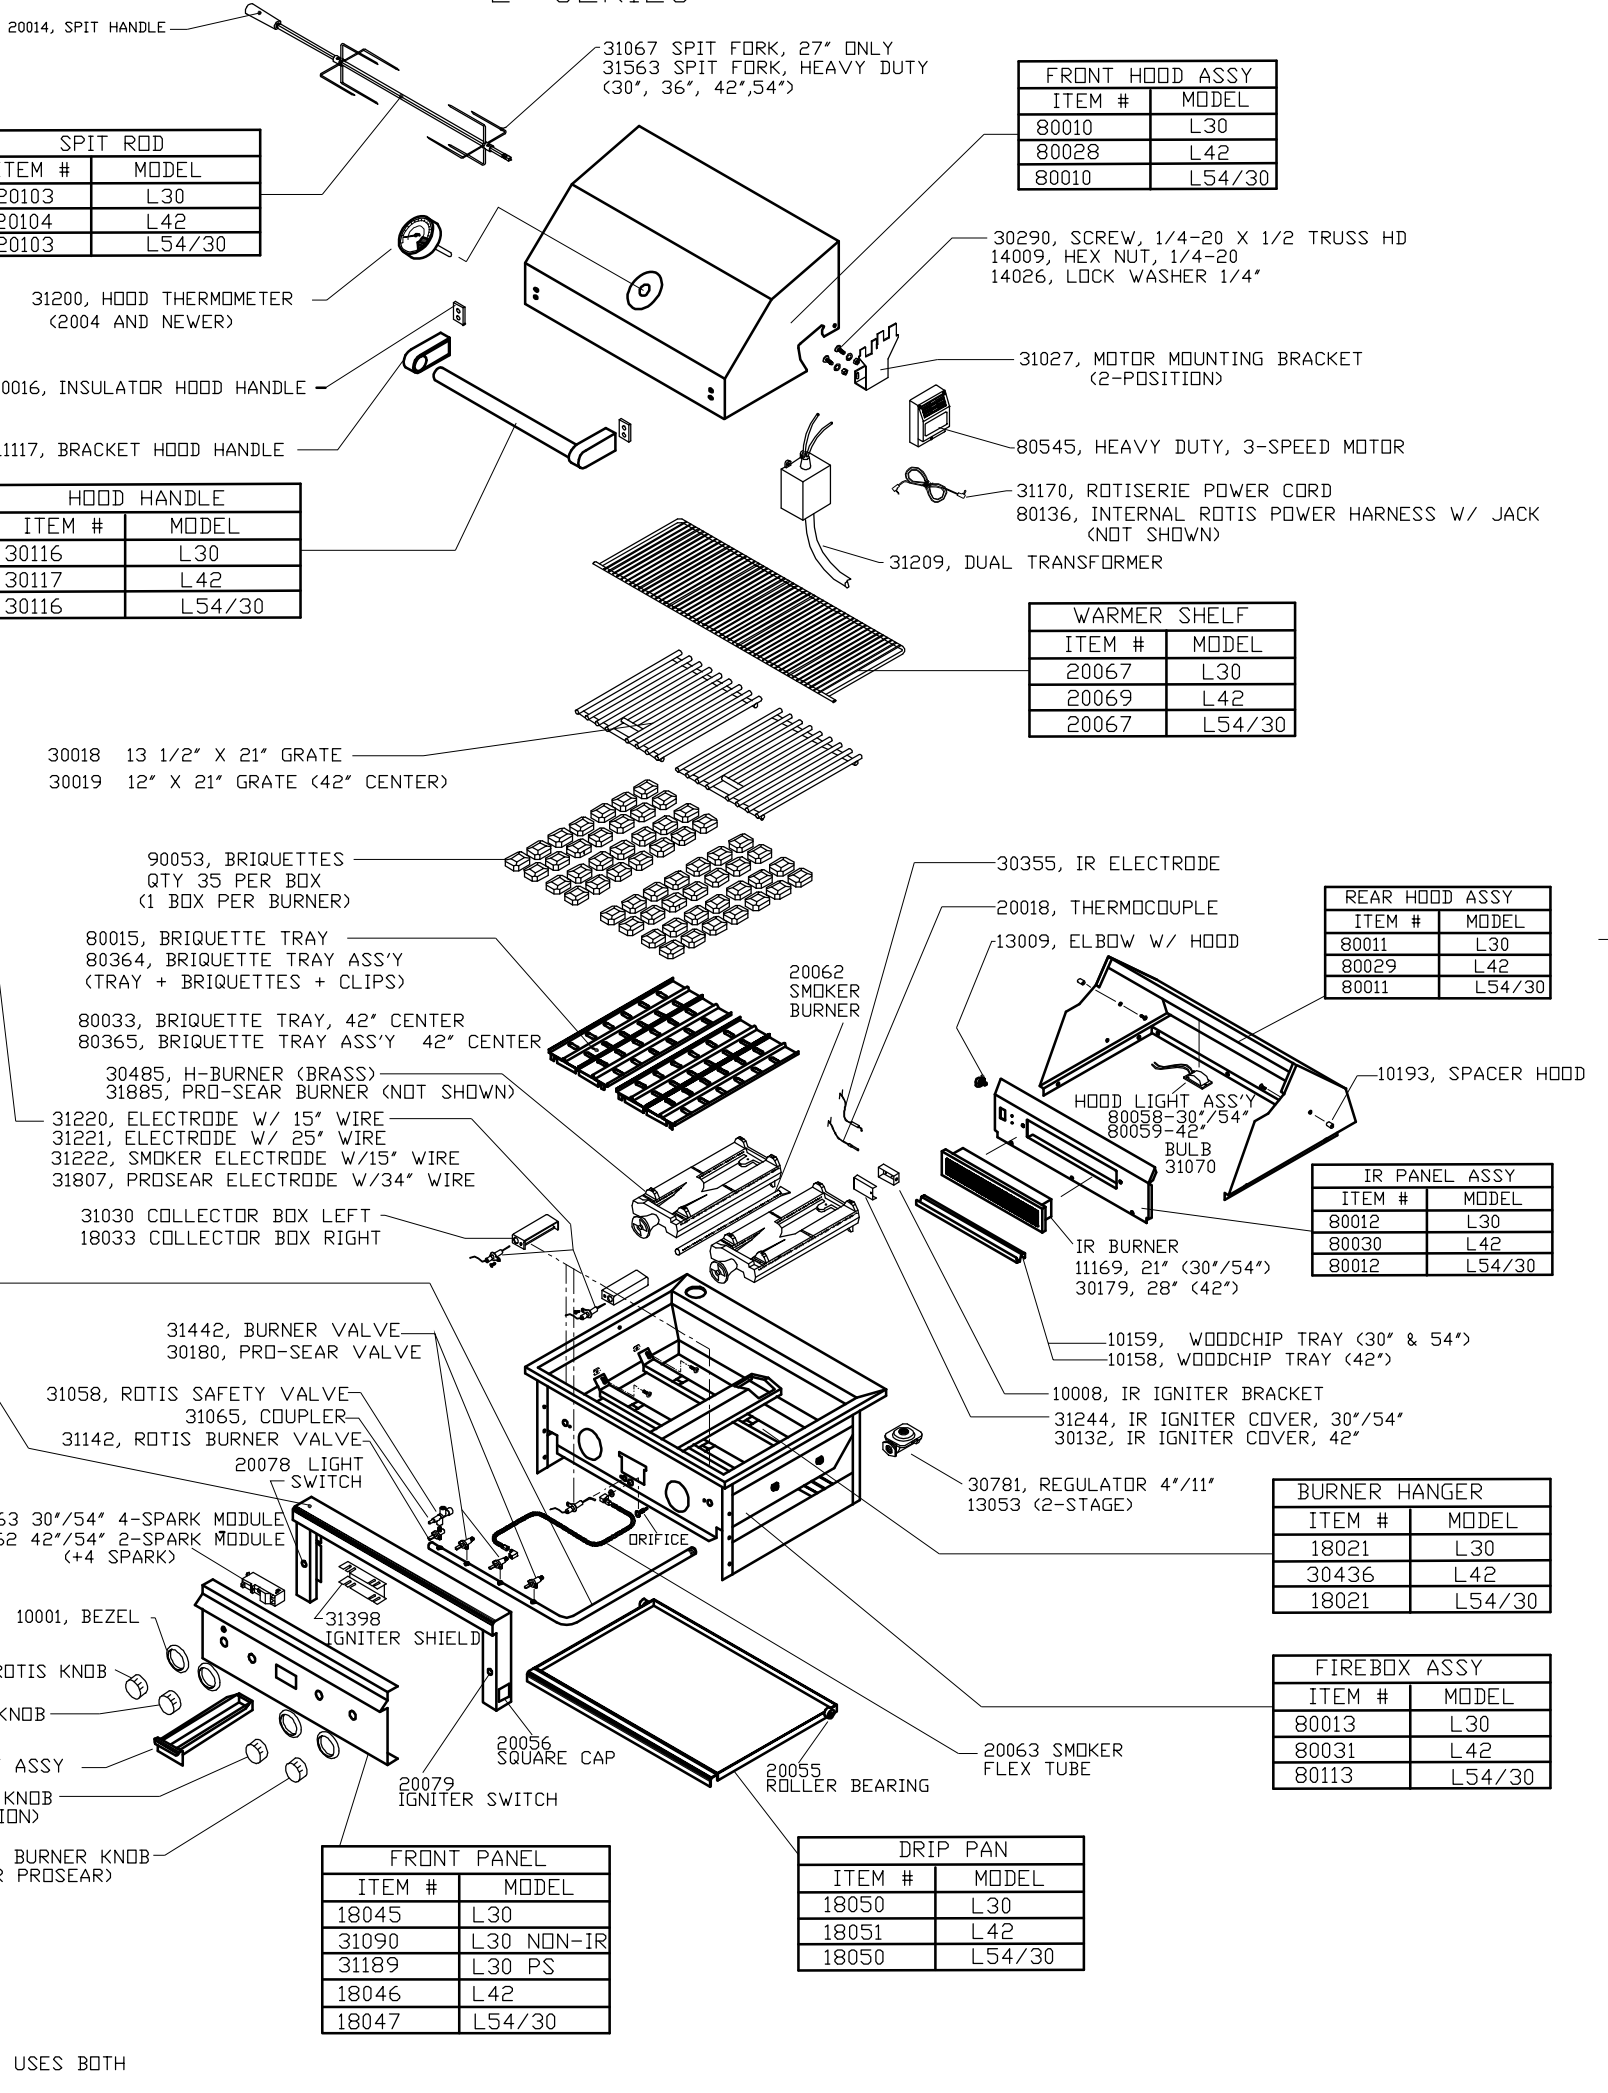

2002-2004 PROFESSIONAL SERIES
'E' SERIES

BATTERY WIRE ASS'Y	
ITEM #	MODEL
30719	L54/30
30720	L30
30720	L42
31459	L42

} 42" USES BOTH