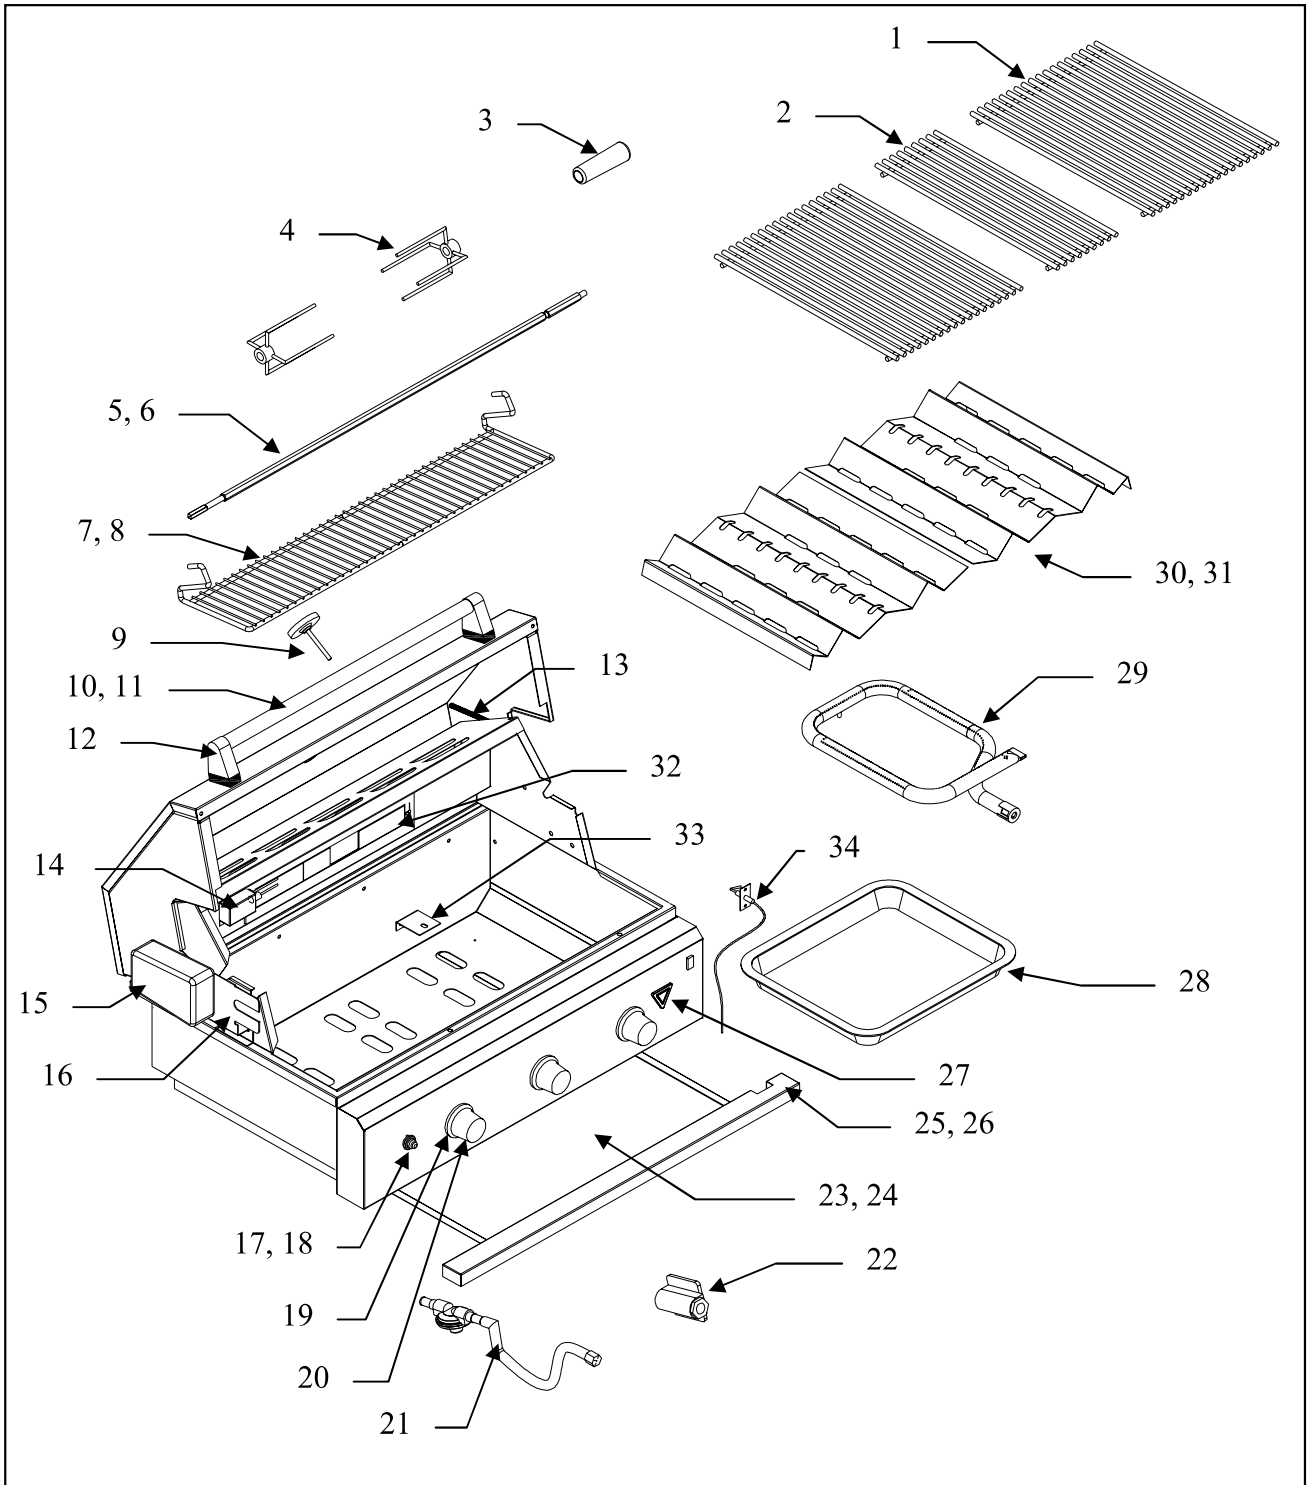

## PARTS LIST – EXTREME GAS GRILL

Item No.	TEI Part Number	Description	TXBQ-26R-T	TXBQ-32R-T	TXBQ-26G-T	TXBQ-32G-T
1	13838	12" Stainless Steel Grate	2	2	2	2
2	13837	6" Stainless Steel Grate		1		1
3	13811	Spit Handle (Phenolic)	1	1		
4	13812	Stainless Steel Meatholder (pair)	1	1		
5	13839	Spit Rod, 26 (Stainless Steel)	1			
6	13840	Spit Rod, 32 (Stainless Steel)		1		
7	13841	Warming Rack (26")	1		1	
8	13842	Warming Rack (32")		1		1
9	15319	Thermometer	1	1	1	1
10	12317	Tube Handle (26)	1		1	
11	12321	Tube Handle (32)		1		1
12	13113	Handle Bracket w/ Insulator	2	2	2	2
13	14206	Spring	2	2	2	2
14	16161	Electrode, I.R., 2- Prong Bend (with wire)	1	1		
15	16207	Stainless Steel Rotisserie Motor	1	1		
16	21813	Motor Mount	1	1		
17	16157Y	2-Spark Ignition Module, 1.5 v, Complete			1	1
18	16156Y	4-Spark Ignition Module, 1.5 v, Complete	1	1		
19	13103	Bezel, Knob	3	3	2	2
20	13101	Knob, Chrome with Valox Insert	3	3	2	2
21	15302	Regulator, LP	(1)	(1)	(1)	(1)
22	15303	Regulator, NG	(1)	(1)	(1)	(1)
23	21806-26	Drip Pan (26)	1		1	
24	21806-32	Drip Pan (32)		1		1
25	21808-26	Handle Drip Pan (26)	1		1	
26	21808-32	Handle Drip Pan (32)		1		1
27	13112	Twin Eagles Logo	1	1	1	1
28	14421	Basting Pan, Porcelain	1	1		
29	13334	Stainless Steel Main Burner,(Extreme)	2	2	2	2
30	21812-26	Radiant (26)	2		2	
31	21812-32	Radiant (32)		2		2
32	13335	Infrared Burner	1	1		
33	21815	Burner Bracket	2	2	2	2
34	16170	Igniter, Grill, 24" with Bend	2	2	2	2