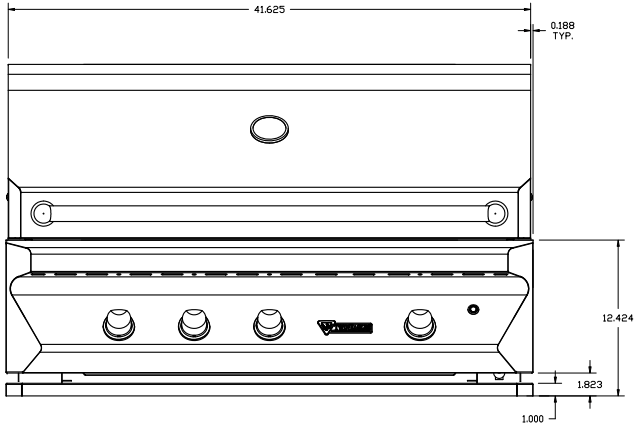

TEBQ42-B: TWIN EAGLES 42" OUTDOOR GAS GRILLS

TEBQ42-B: TWIN EAGLES 42" OUTDOOR GAS GRILLS