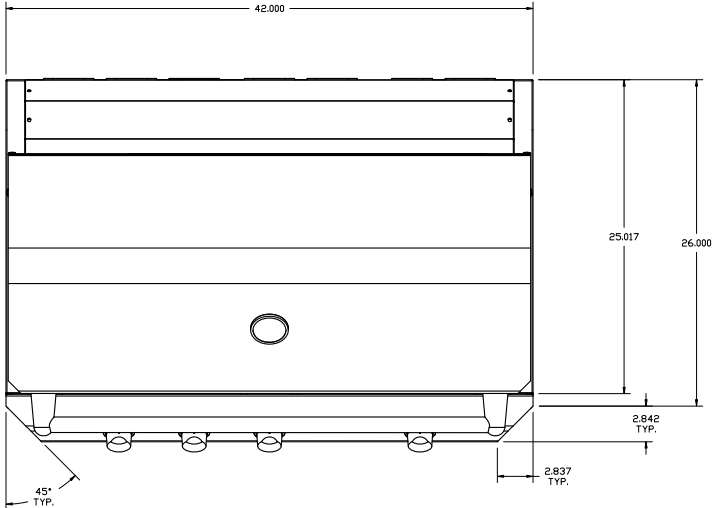

TEBQ42-B: TWIN EAGLES 42" OUTDOOR GAS GRILLS

TEBQ42-B: TWIN EAGLES 42" OUTDOOR GAS GRILLS