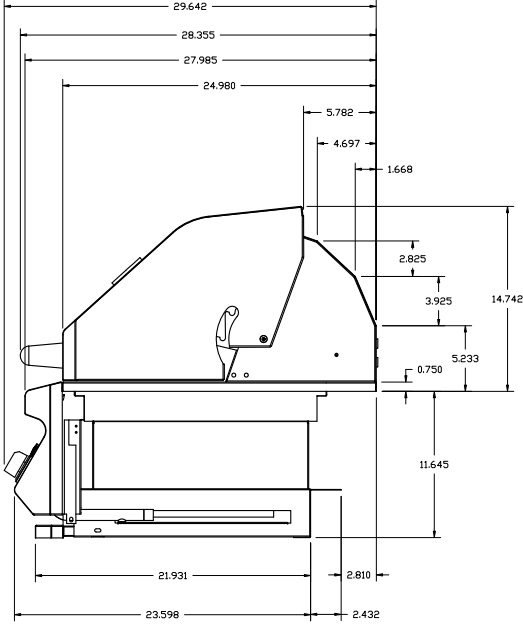

TEBQ42-B: TWIN EAGLES 42" OUTDOOR GAS GRILLS

TEBQ42-B: TWIN EAGLES 42" OUTDOOR GAS GRILLS