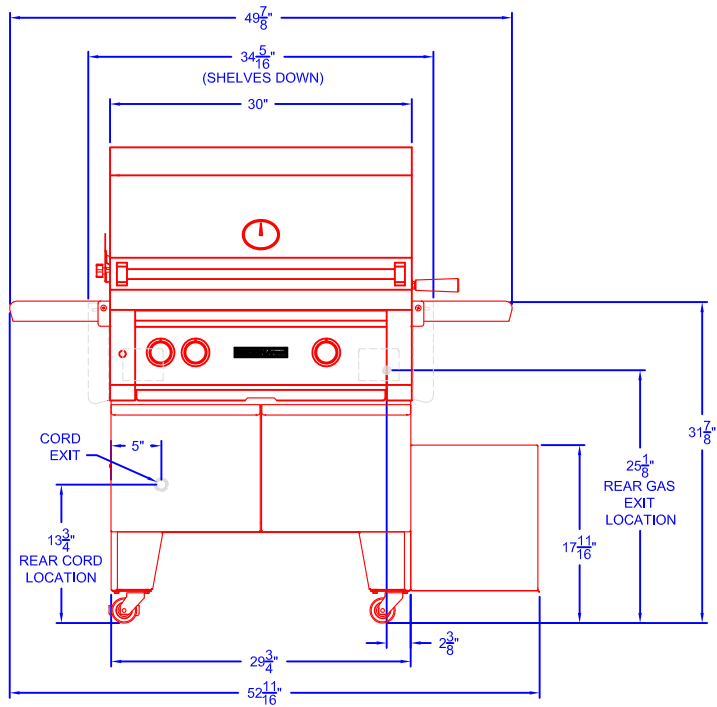

SEDONA BY LYNX L30 ADA GRILL WITH CABINET

TOP VIEW

FRONT VIEW

RIGHT SIDE VIEW

SEDONA BY LYNX L30 ADA GRILL WITH DRAWERS DIMENSIONS SHOWN

TOP VIEW

FRONT VIEW

RIGHT SIDE VIEW