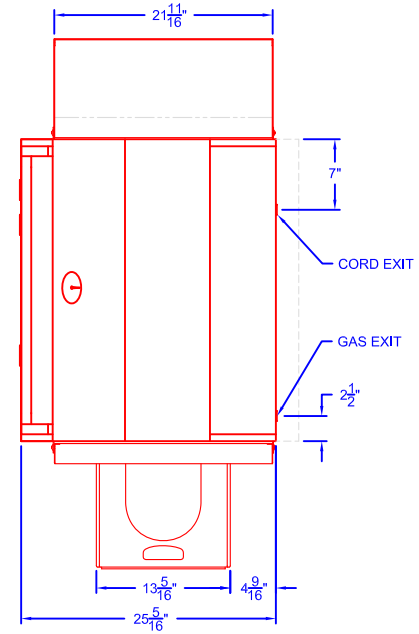

SEDONA BY LYNX L30 ADA GRILL WITH CABINET

TOP VIEW

FRONT VIEW

RIGHT SIDE VIEW

SEDONA BY LYNX L30 ADA GRILL WITH DRAWERS DIMENSIONS SHOWN

TOP VIEW

FRONT VIEW

RIGHT SIDE VIEW