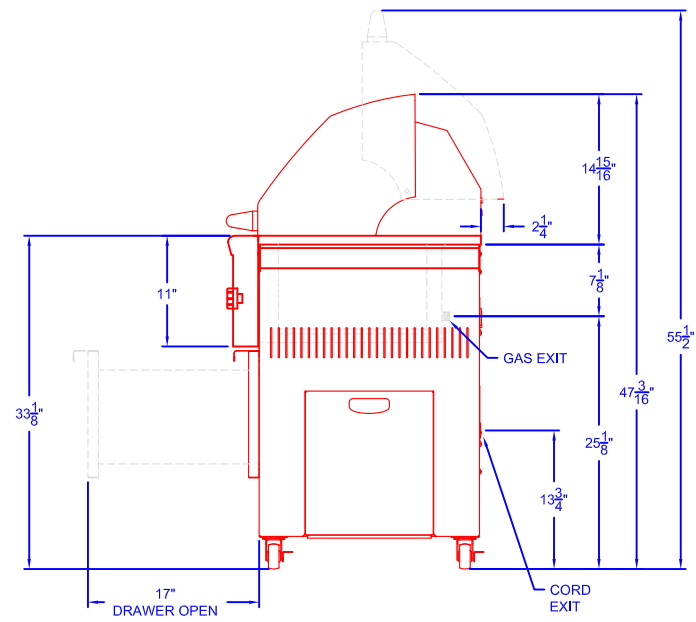

SEDONA BY LYNX L30 ADA GRILL WITH CABINET

TOP VIEW

FRONT VIEW

RIGHT SIDE VIEW

SEDONA BY LYNX L30 ADA GRILL WITH DRAWERS DIMENSIONS SHOWN

TOP VIEW

FRONT VIEW

RIGHT SIDE VIEW